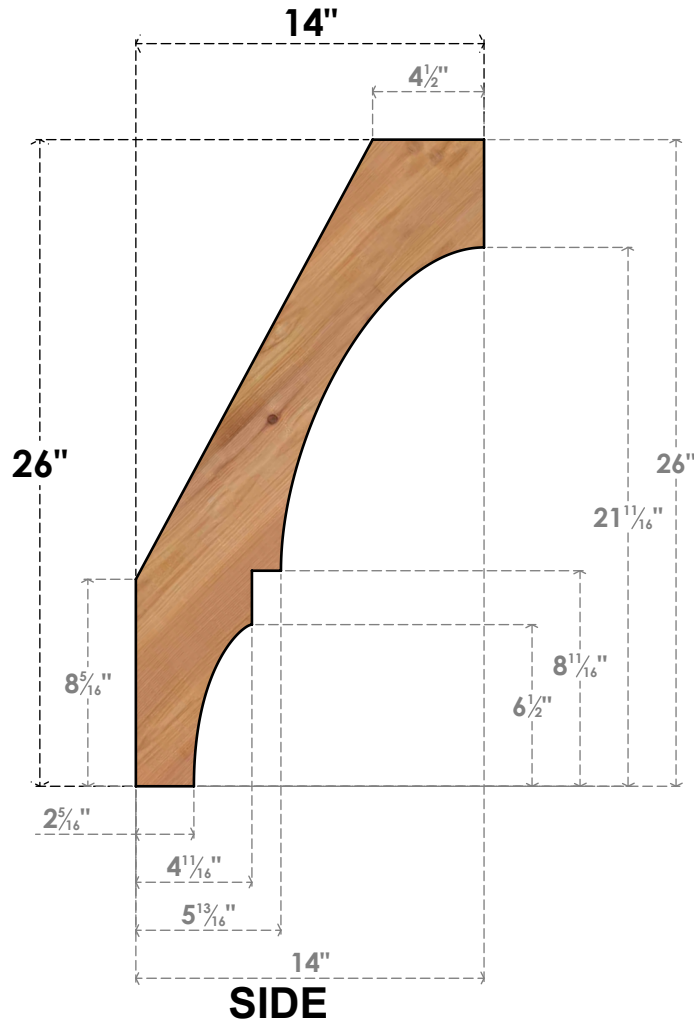

# BRC06X14X26BOA00SWR

5 1/2"W X 14"D X 26"H BALBOA SMOOTH BRACE, WESTERN RED CEDAR

EKENA MILLWORK  
 2300 WEST MAIN ST.  
 CLARKSVILLE, TX 75426  
 TOLL FREE: 866-607-0453  
 WWW.EKENAMILLWORK.COM

### NOTES

1. INSTALLATION TO BE COMPLETED IN ACCORDANCE WITH MANUFACTURER'S SPECIFICATIONS.
2. DRAWING MAY NOT BE TO SCALE
3. THIS DRAWING IS INTENDED FOR DESIGN AND PLANNING PURPOSES ONLY.
4. ALL INFORMATION CONTAINED HEREIN WAS CURRENT AT THE TIME OF DEVELOPMENT BUT MUST BE REVIEWED AND APPROVED BY THE PRODUCT MANUFACTURER TO BE CONSIDERED ACCURATE.
5. PRODUCTS ARE NOT KILN DRIED. THIS ITEM IS UNIQUE AND WILL CONTAIN THE NATURAL VARIATIONS THAT THE WOOD SPECIES OFFERS. THIS MAY RESULT IN VARIATIONS UP TO 1/4"